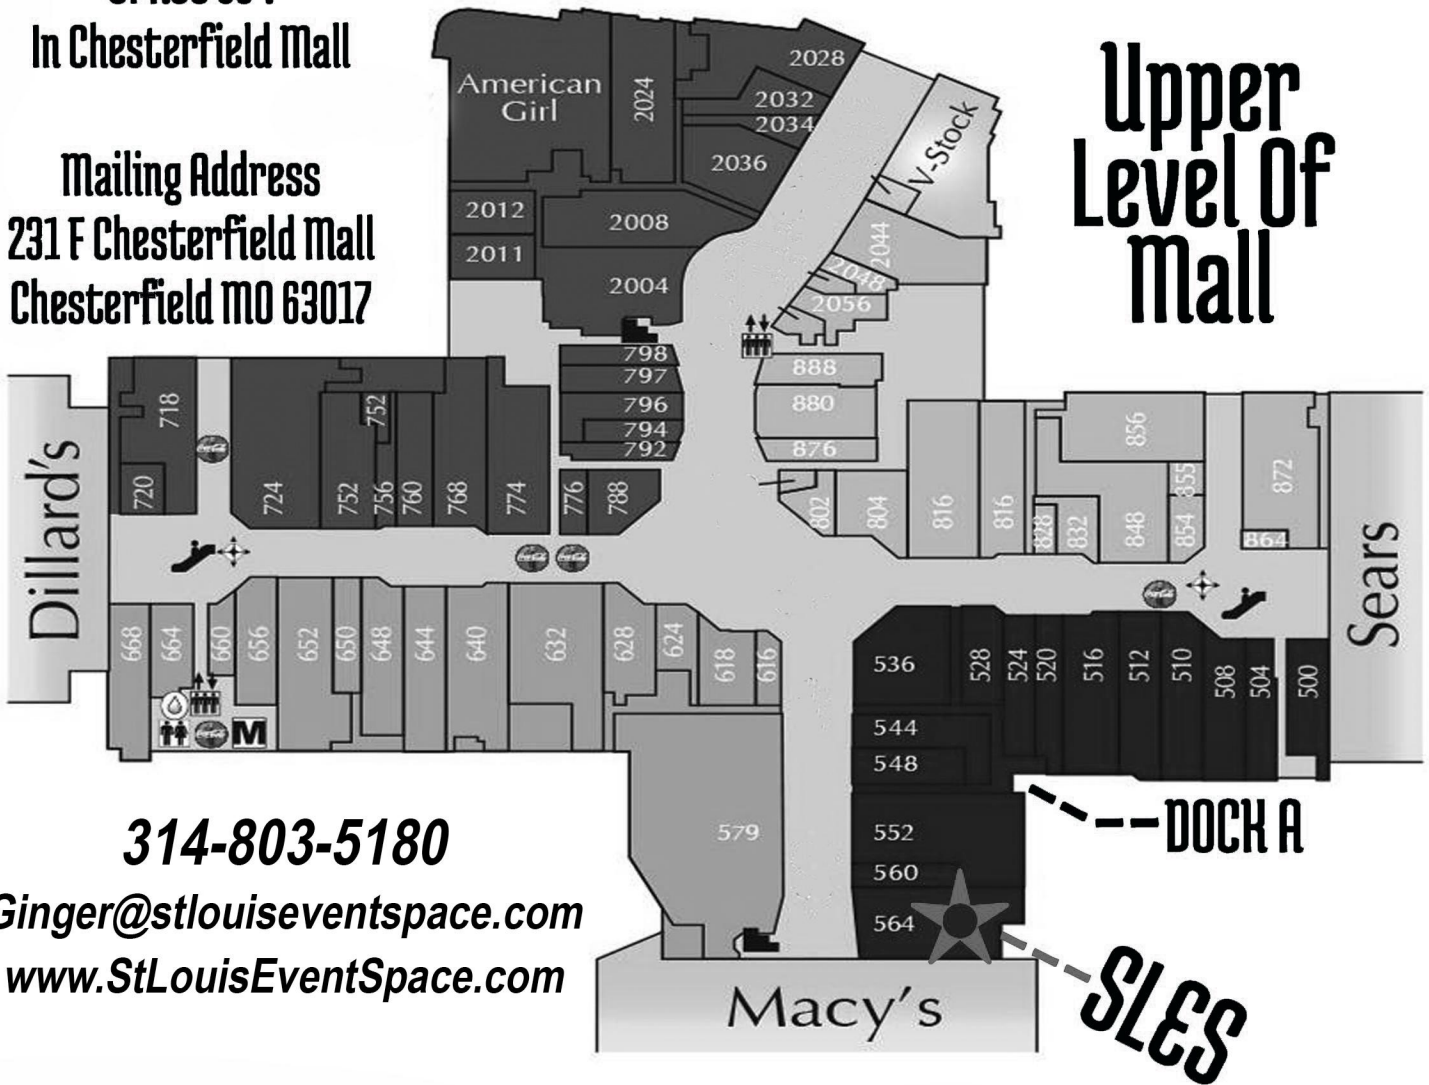

ST. LOUIS EVENT SPACE MAP

SPACE 564
In Chesterfield Mall

Mailing Address
231 F Chesterfield Mall
Chesterfield MO 63017

314-803-5180

Ginger@stlouiseventspace.com
www.StLouisEventSpace.com

ST. LOUIS EVENT SPACE LOCATION:

SLES is located on the upper level of Chesterfield Mall, next to Macy's, across from H&M.

Park outside Macy's and come up the Macy's escalator and into the mall. We are immediately on the right.

Or park near Cheesecake Factory and Vstock and go straight past the center of the mall and straight towards Macy's. We are the last space on the left before Macy's.

LOAD IN:

- Park in the lot between Macy's and Sears.
- Go to Loading Dock A
- Enter unmarked double doors (above door is a sign for "Designated Smoking Area")
- Take elevator to 2
- Exit elevator to the right
- Make immediate left
- Make immediate right
- Go down hall and through both sets of double doors
- Enter mall and go left
- We are last space on the left

WE ARE THE PLACE FOR AWESOME PARTIES!